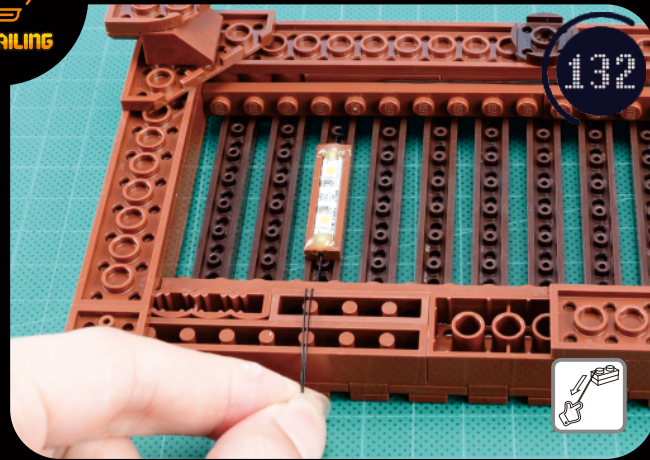

Take apart

Costume

Enlace

Cross

Pull

Turn

Congratulations

You have successfully installed the lighting kit! I am so proud of you. Good Job!
Thank you so much for buying our products.