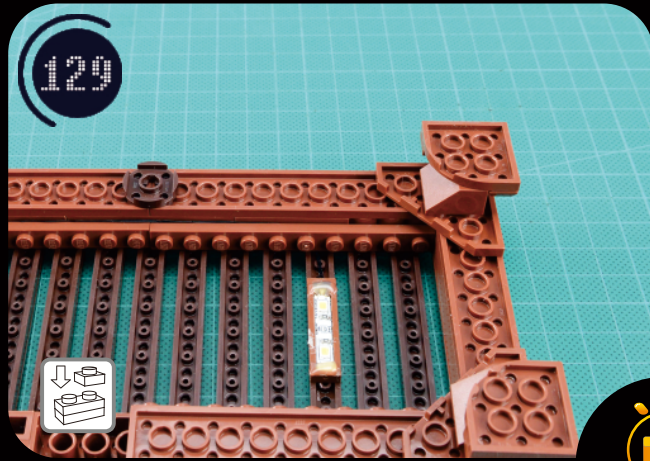

Take apart

Costume

Enlace

Cross

Pull

Turn

Congratulations

You have successfully installed the lighting kit! I am so proud of you. Good Job!
Thank you so much for buying our products.