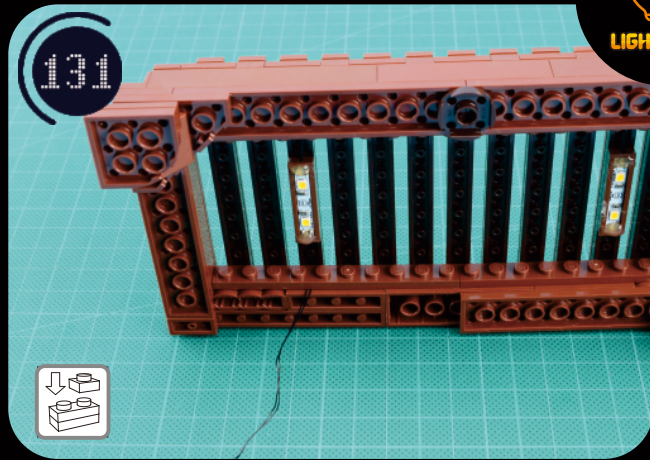

Take apart

Costume

Enlace

Cross

Pull

Turn

Congratulations

You have successfully installed the lighting kit! I am so proud of you. Good Job!
Thank you so much for buying our products.